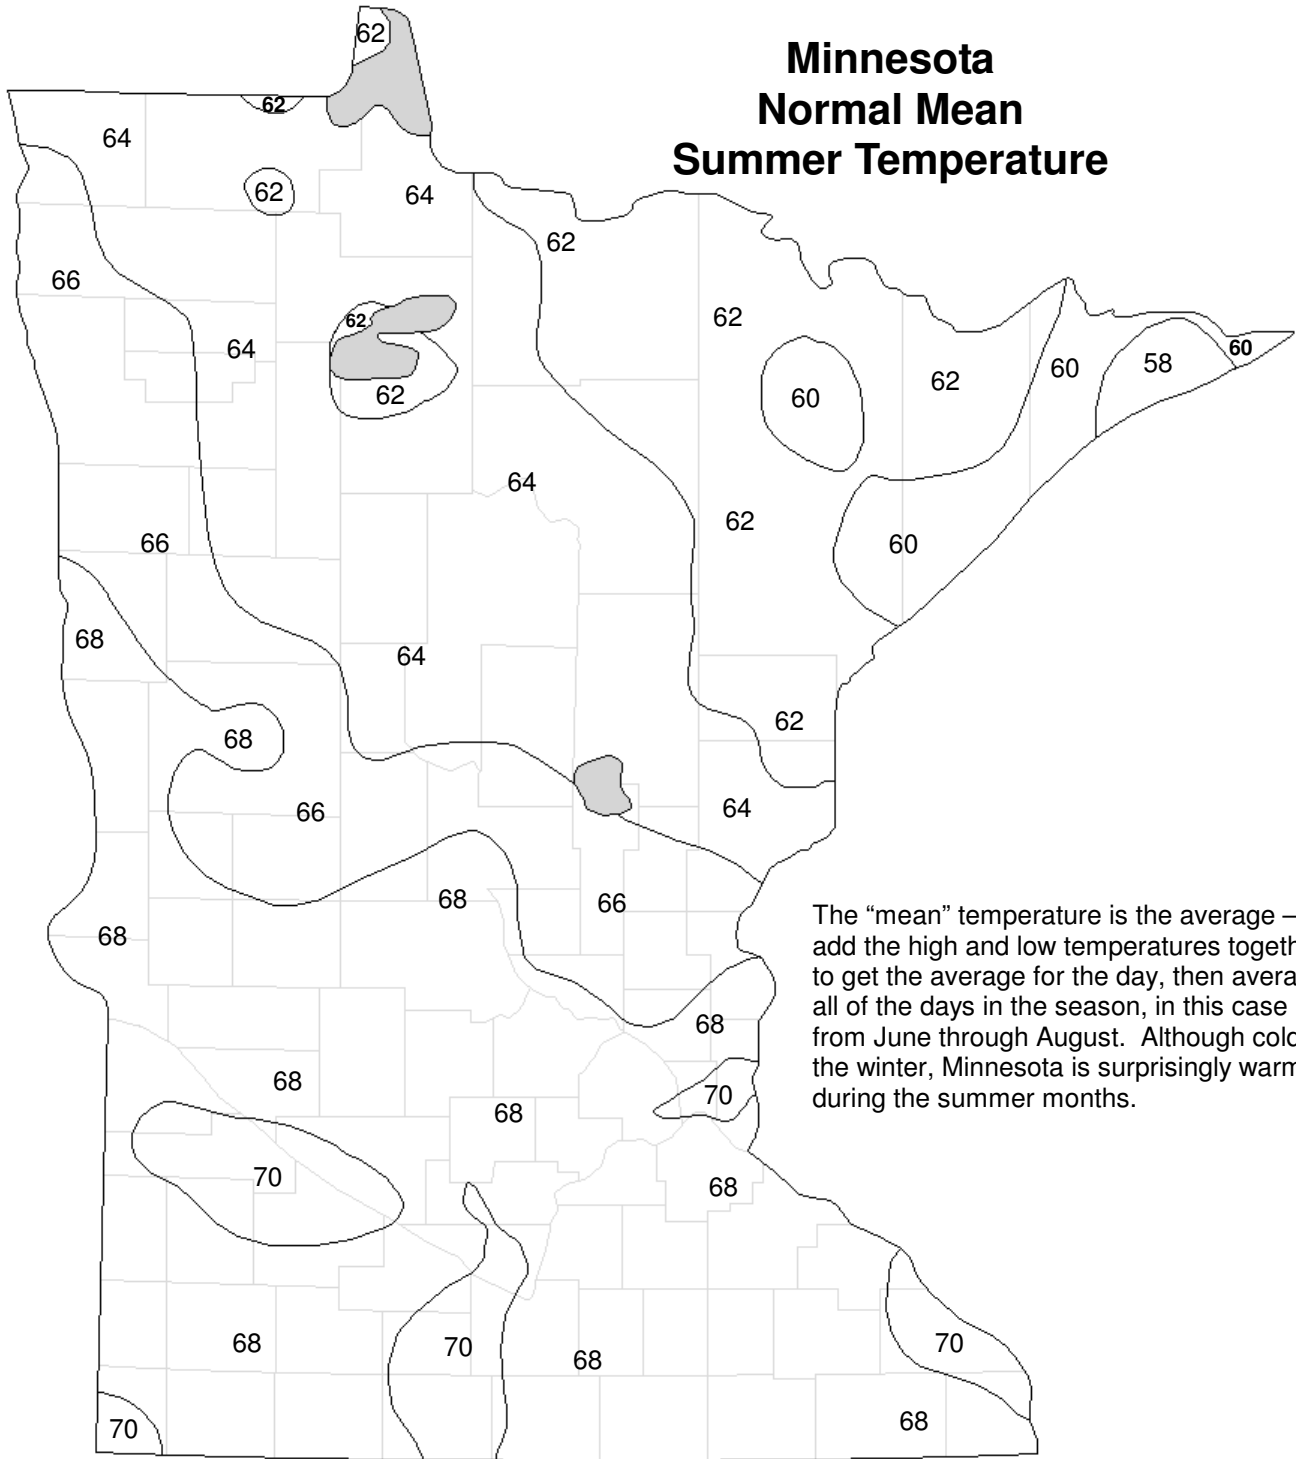

Name: _____

Minnesota Normal Mean Summer Temperature

The "mean" temperature is the average — add the high and low temperatures together to get the average for the day, then average all of the days in the season, in this case from June through August. Although cold in the winter, Minnesota is surprisingly warm during the summer months.