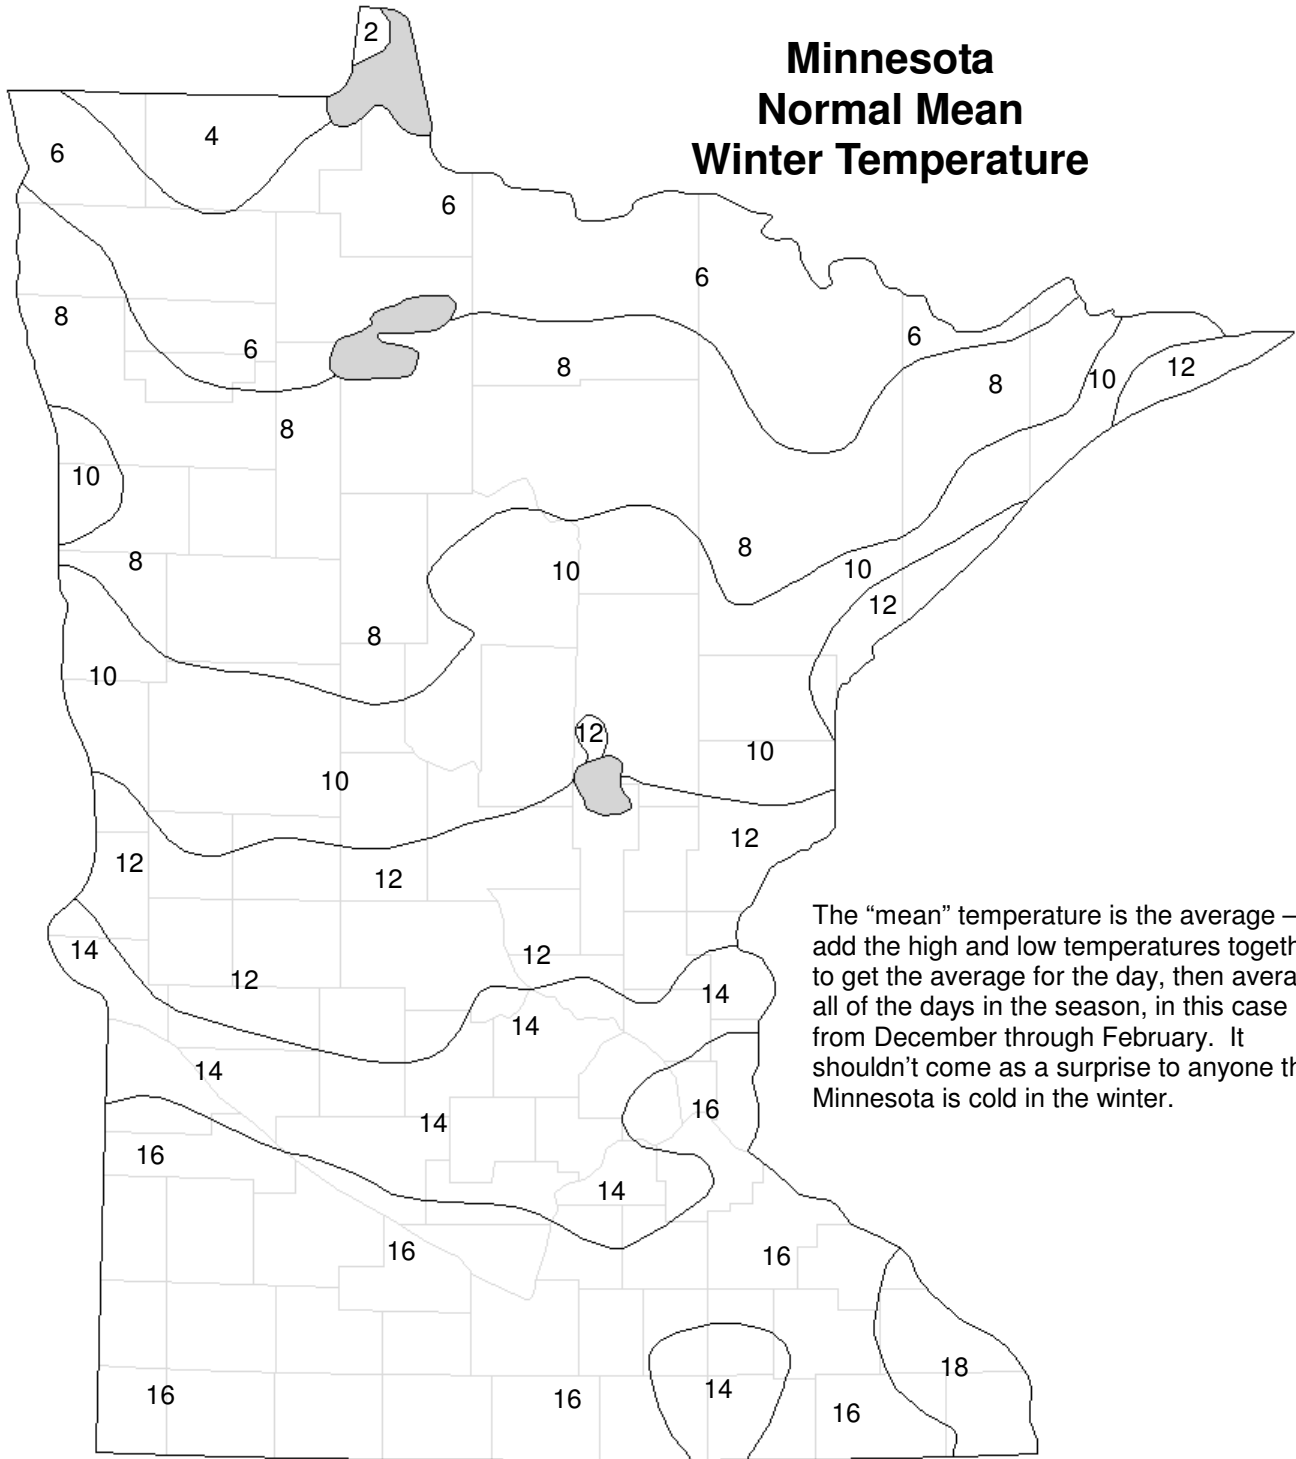

## Minnesota Normal Mean Winter Temperature

The "mean" temperature is the average — add the high and low temperatures together to get the average for the day, then average all of the days in the season, in this case from December through February. It shouldn't come as a surprise to anyone that Minnesota is cold in the winter.