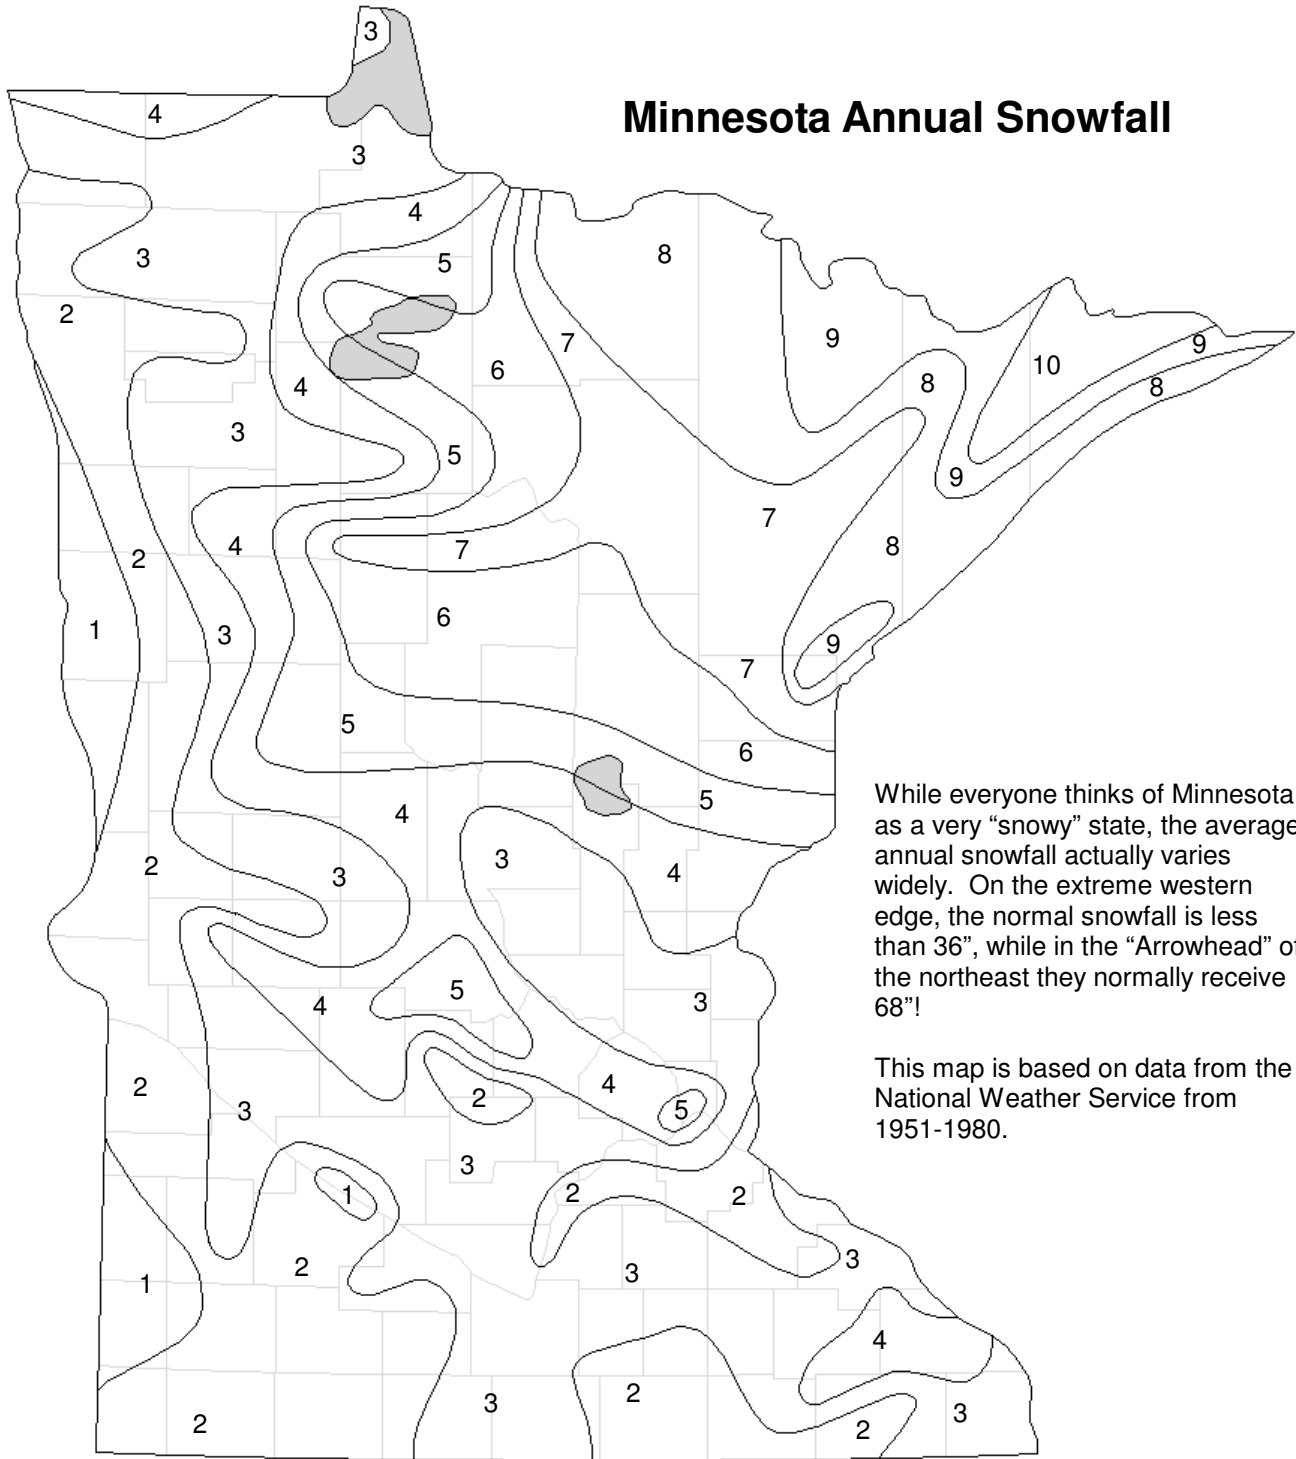

Name: _____

Normal Snowfall

- | | | | |
|---|-----------|----|-----------|
| 1 | under 36" | 6 | 52" - 54" |
| 2 | 36" - 40" | 7 | 56" - 60" |
| 3 | 40" - 44" | 8 | 60" - 64" |
| 4 | 44" - 48" | 9 | 64" - 68" |
| 5 | 48" - 52" | 10 | over 68" |