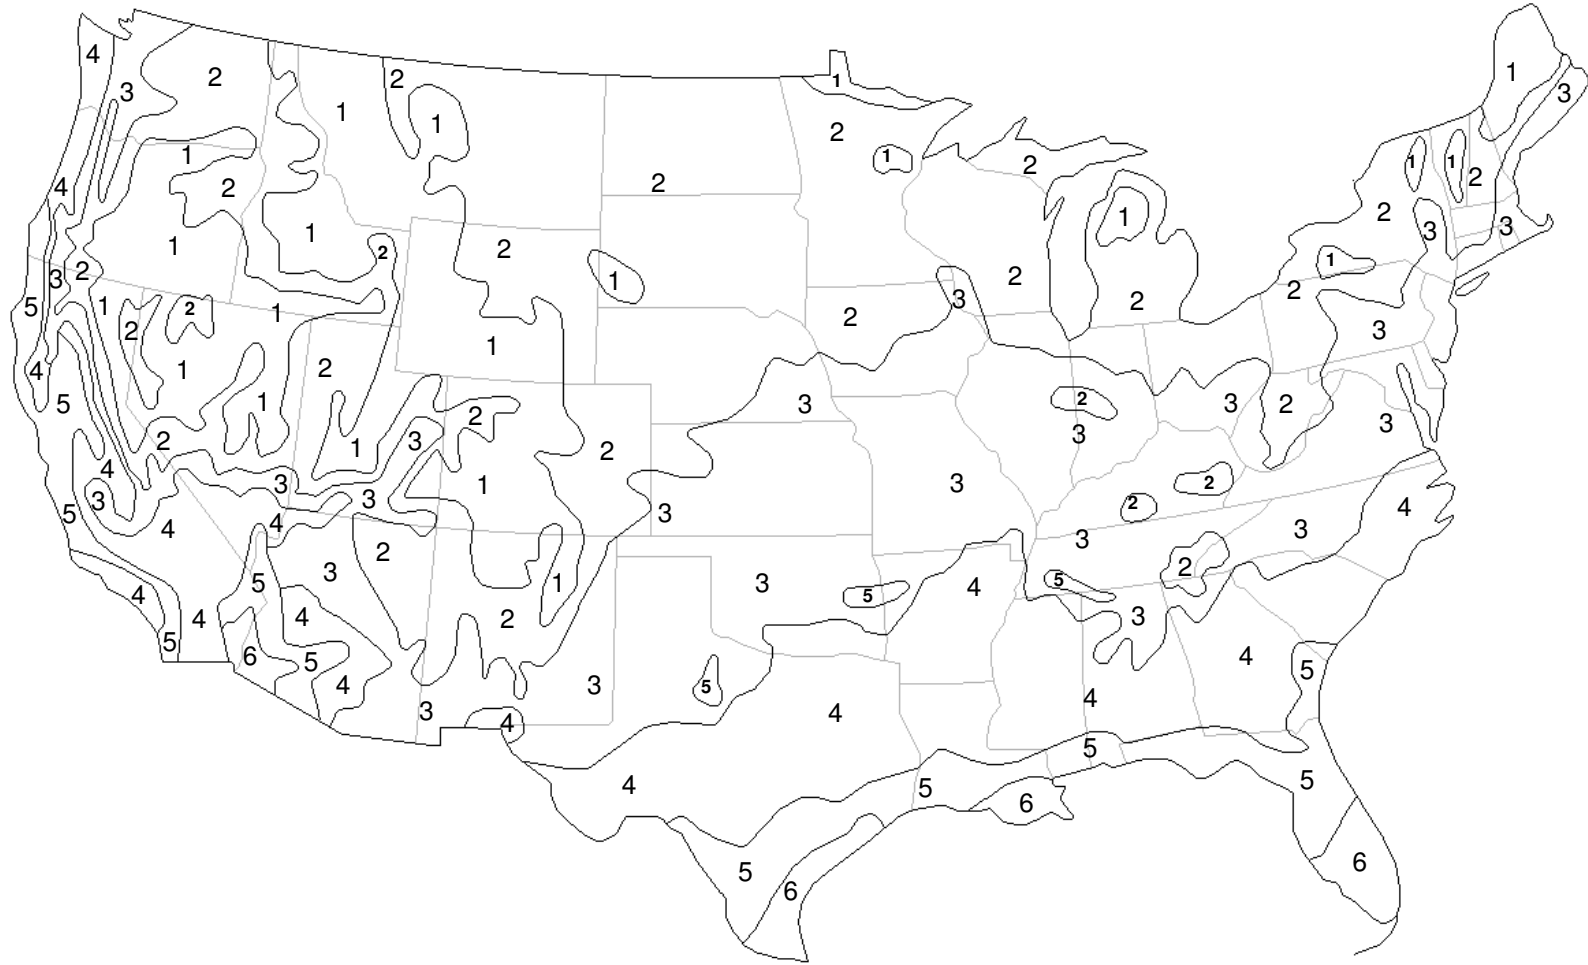

Name: _____

Average Last Spring Frost

- 1 May 30 or after
- 2 April 30 – May 30
- 3 March 30 – April 30

- 4 February 28 – March 30
- 5 January 30 – February 28
- 6 January 30 or before